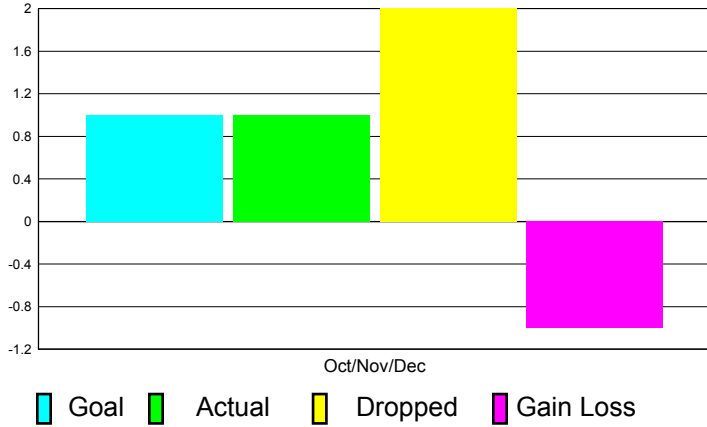

GMT Reports for District (or Undistricted) **District 14 F**

GMT: STEVEN D SHERER

Location: PENNSYLVANIA

GMT CA: 1

CLUBS

**Club Results
2011-2012**

**Clubs
2010-2011**

Month	New Club Goal	Actual New Clubs	Actual Dropped Clubs	Gain/Loss of Clubs	Gain/Loss of Clubs
Oct/Nov/Dec	1	1	2	-1	-2
Totals	1	1	2	-1	-2

Club Results 2011-2012

Goal, New, Dropped, Gain/Loss

Comparison of Club Gain/Loss

Current Year Compared to the Previous Year

YTD Status Quo Clubs 2010-2011

Status Quo Clubs Compared to Status Quo Members

MEMBERSHIP