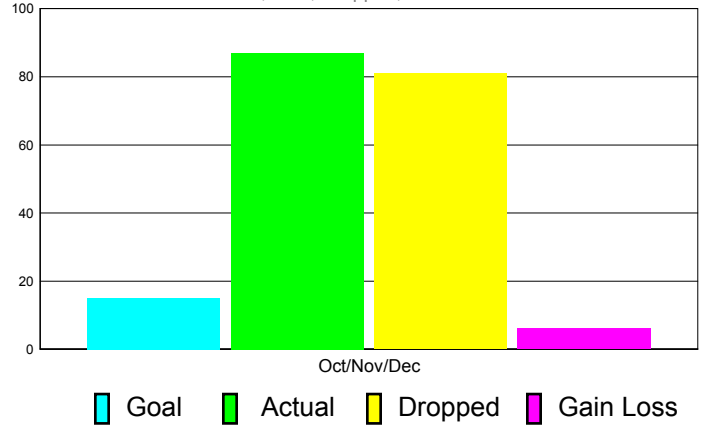

Membership Results 2011-2012

Goal, New, Dropped, Gain/Loss